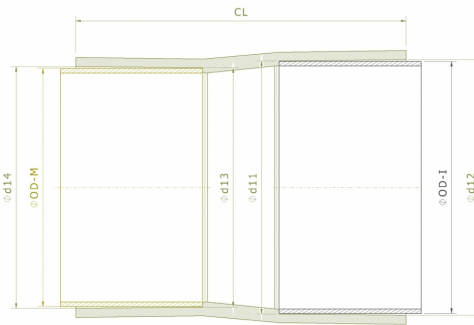

Rotec Couplings

Quick Lock Coupling (DER 411 or Equiv.)

All Products

#	DN (mm)	Pmax. (bar)	d11 (mm)	d12 (mm)	d13 (mm)	d14 (mm)	CL (mm)	Article Number
1	150	10	165	166	156	157	200	MQL150-IQL6-10
2	150	16	166	167	157	158	200	MQL150-IQL6-16
3	200	10	216	217	207	208	220	MQL200-IQL8-10
4	200	16	217	218	208	209	220	MQL200-IQL8-16
5	250	10	271	272	258	259	240	MQL250-IQL10-10
6	250	16	272	274	259	261	240	MQL250-IQL10-16
7	300	10	323	324	309	310	250	MQL300-IQL12-10
8	300	16	325	327	311	313	250	MQL300-IQL12-16
9	350	10	354	356	359	361	260	MQL350-IQL14-10
10	400	10	404	406	410	412	280	MQL400-IQL16-10

Disclaimer

Whilst every care is taken to ensure that the information on this website is complete and accurate, the Rotec Composite Group BV cannot accept responsibility for any omissions or inaccuracies or for any consequences arising therefrom. By using this website, the user accepts the terms of this disclaimer.

04-11-2022